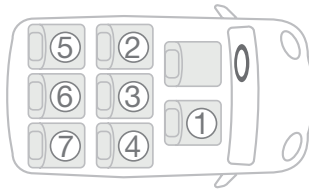

- Do not place support leg on a base storage compartment.
- Only base storage compartment approved by us are permitted. They must be secured with an official filling piece from the vehicle manufacturer.

Note

This car child seat is approved according to ECE R129/03 and thus guarantees compatibility with each seat position approved according to “i-Size”.

Approved vehicles

The car child seat can also be use in seat positions not approved according to “i-Size” and will fit all vehicle seats approved as ISOFIX seats (are explained in the vehicle manual), irrespective of the weight class of the child seat and the

ISOFIX size class. The weight classes and ISOFIX size classes, for which this child restraint is designed, are shown below:

B1 & D: DUALFIX i-SIZE, DUALFIX M i-SIZE, DUALFIX Z-LINE, DUALFIX PLUS, DUALFIX M PLUS.

D: SWINGFIX i-SIZE, SWINGFIX M i-SIZE, SWINGFIX M PLUS.

In this combination, the following model list has to be noted.

This model list contains vehicle seats, which have been tested and approved by us. The version is available at:
www.britax-roemer.com.

Because of the variety of configurations, it is possible that a listed vehicle seat does not have ISOFIX anchors. Before buying, check whether your vehicle has the required ISOFIX anchors.

Symbols used

---

* By the end of the production series

---

①②

Approved vehicle seats

1. ---
1) The base storage compartment is approved.
  2) The ISOFIX anchors are deep in the seating upholstery. Make sure that both ISOFIX connectors are fastened.
3. ---